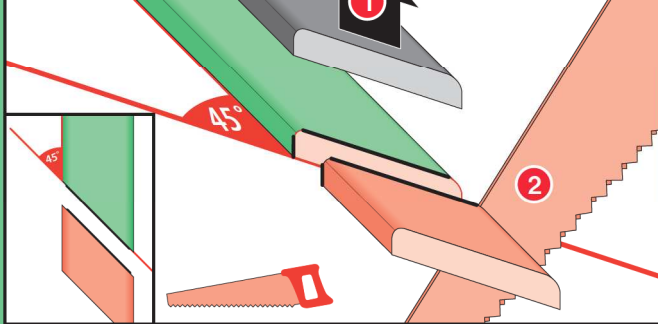

W = 2 5/8"  
L = 53 1/2"  
~33 kg (80lbs)  
~0,30 m<sup>3</sup>  
ART.NR 66809

**1a**

**1b**

**2a**

**2b**

3